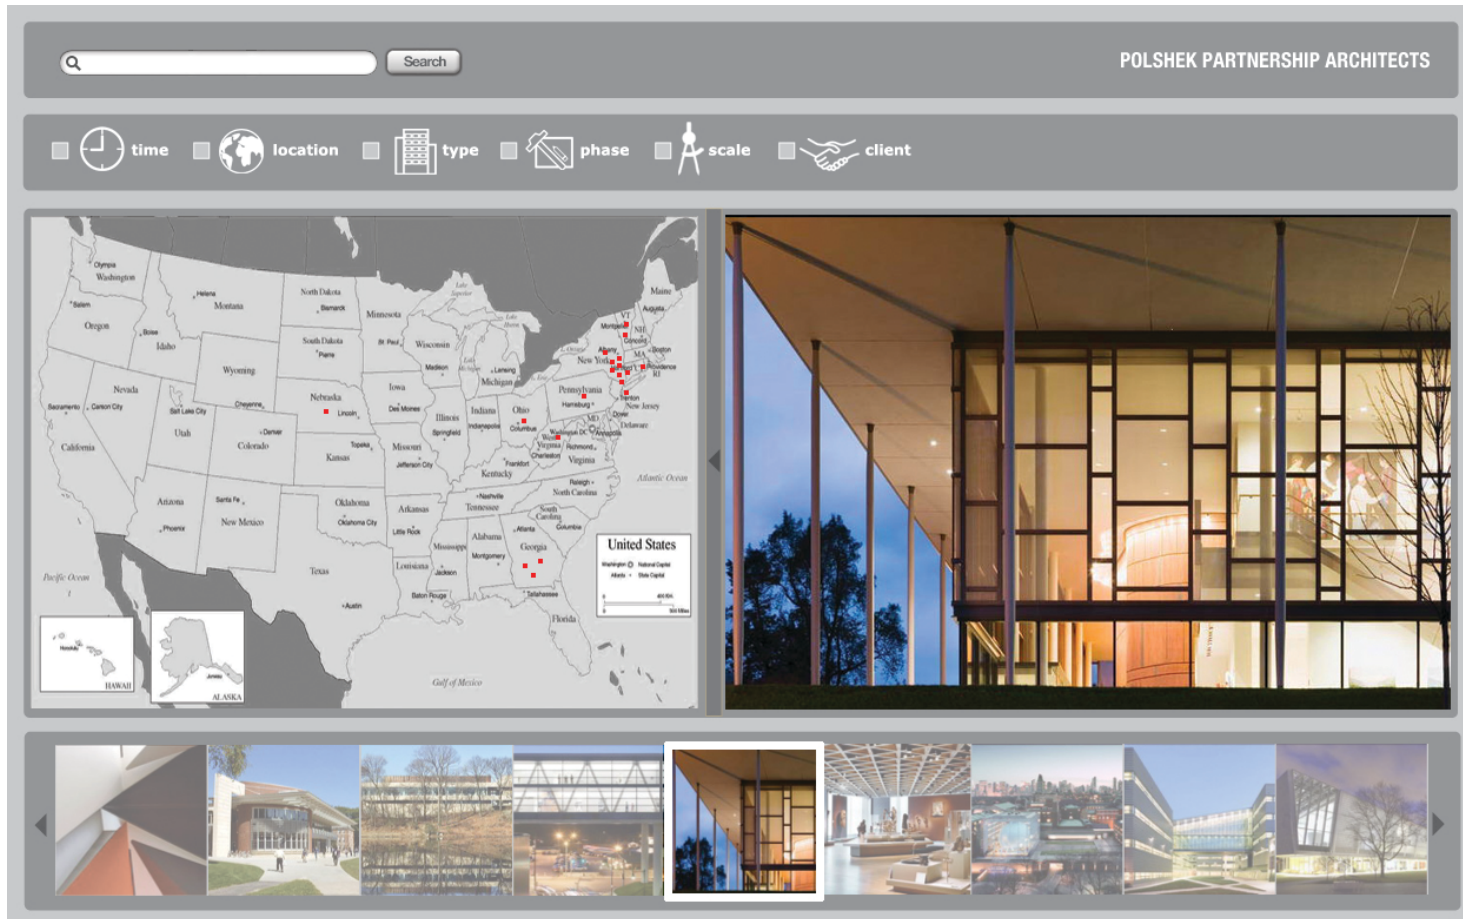

Interface Solutions

search box

search criterias
check boxes

main project window

searching for
locations

project images pulled
from J drive

Interface Solutions

Search page to search through project images with keyword suggestions

Interface Solutions

Search results page

Interface Solutions

Map visualizer to search through projects according to locations

Interface Solutions

Map visualizer in detail

Interface Solutions

Expanding the main window by folding the map visualizer with the left arrow

Interface Solutions

Material visualizers on map visualizers

Interface Solutions

Linear visualizers to compare two projects according to phase and time

Interface Solutions

Linear visualizers to compare two projects according to size and time