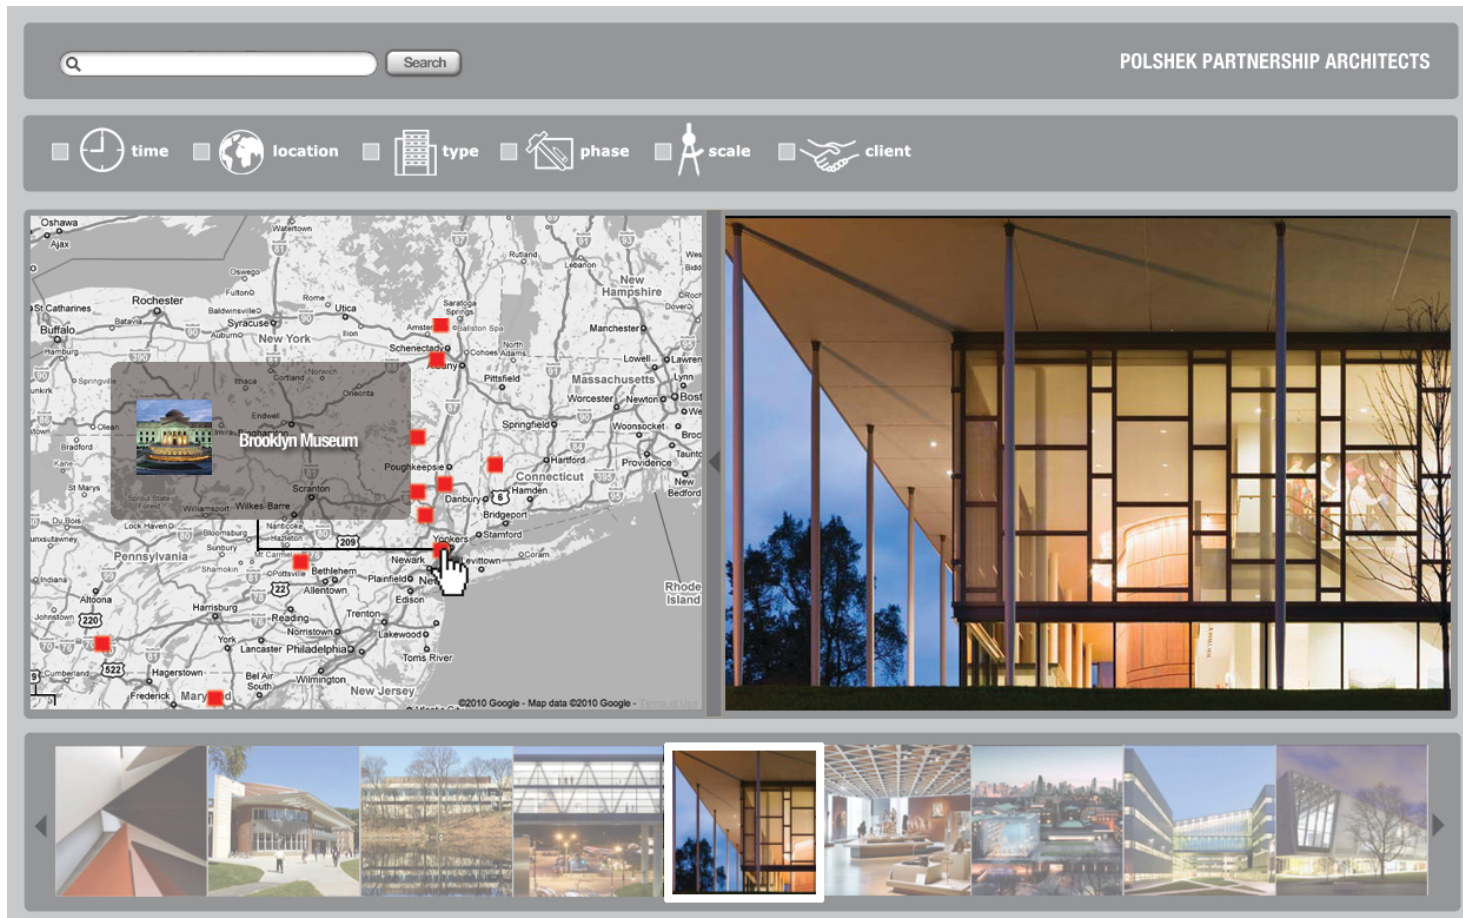

Interface Solutions

Search results page

Interface Solutions

Map visualizer to search through projects according to locations

Interface Solutions

Map visualizer in detail

Interface Solutions

Expanding the main window by folding the map visualizer with the left arrow

Interface Solutions

Material visualizers on map visualizers

Interface Solutions

Linear visualizers to compare two projects according to phase and time

Interface Solutions

Linear visualizers to compare two projects according to size and time