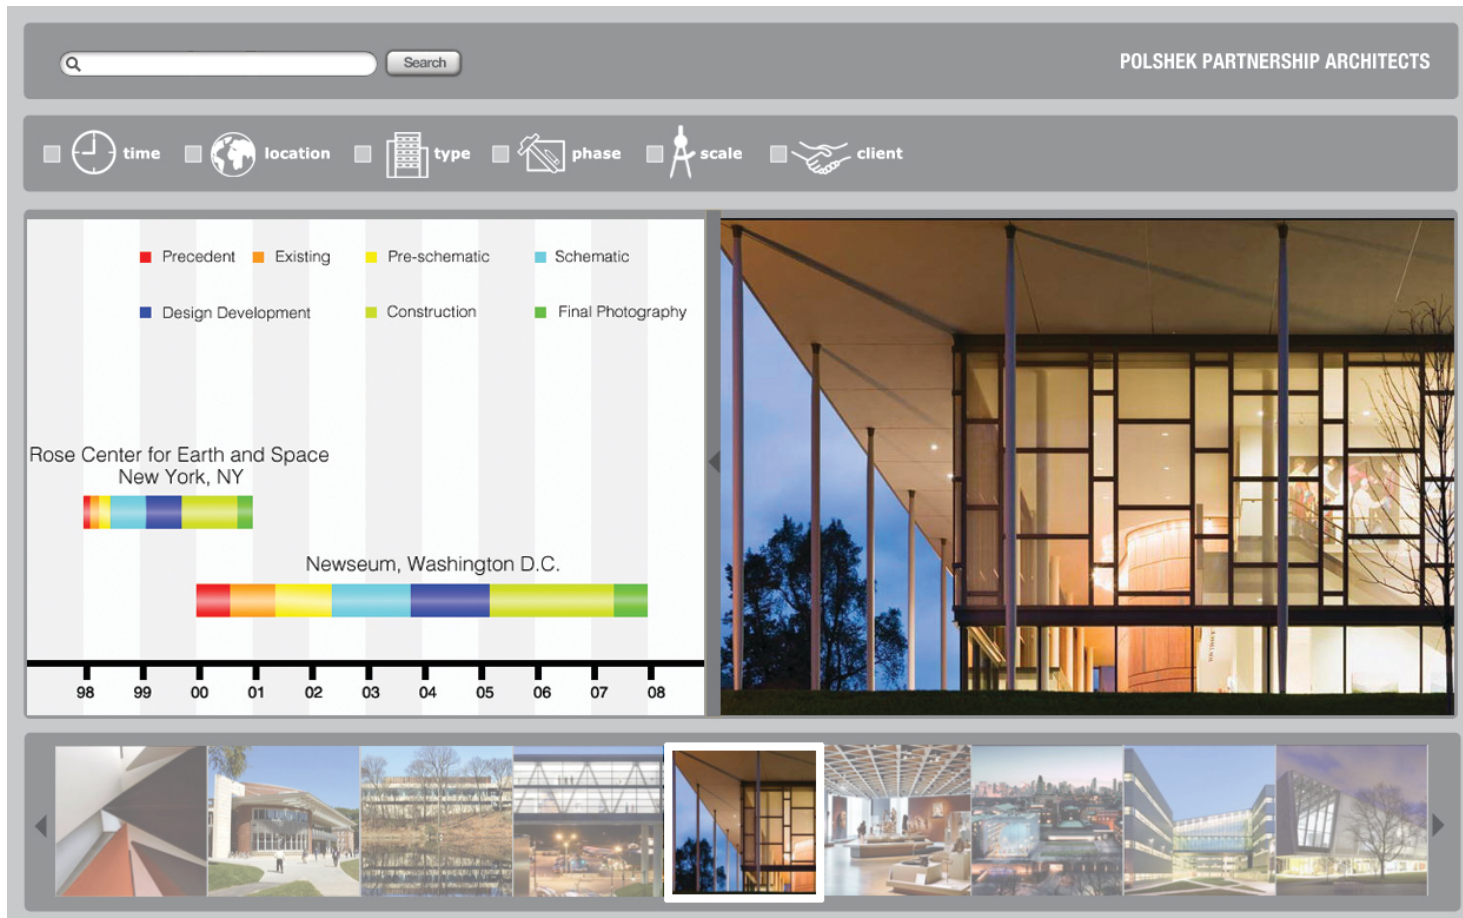

Interface Solutions

Search results page

Interface Solutions

Map visualizer to search through projects according to locations

Interface Solutions

Map visualizer in detail

Interface Solutions

Expanding the main window by folding the map visualizer with the left arrow

Interface Solutions

Material visualizers on map visualizers

Interface Solutions

Linear visualizers to compare two projects according to phase and time

Interface Solutions

Linear visualizers to compare two projects according to size and time