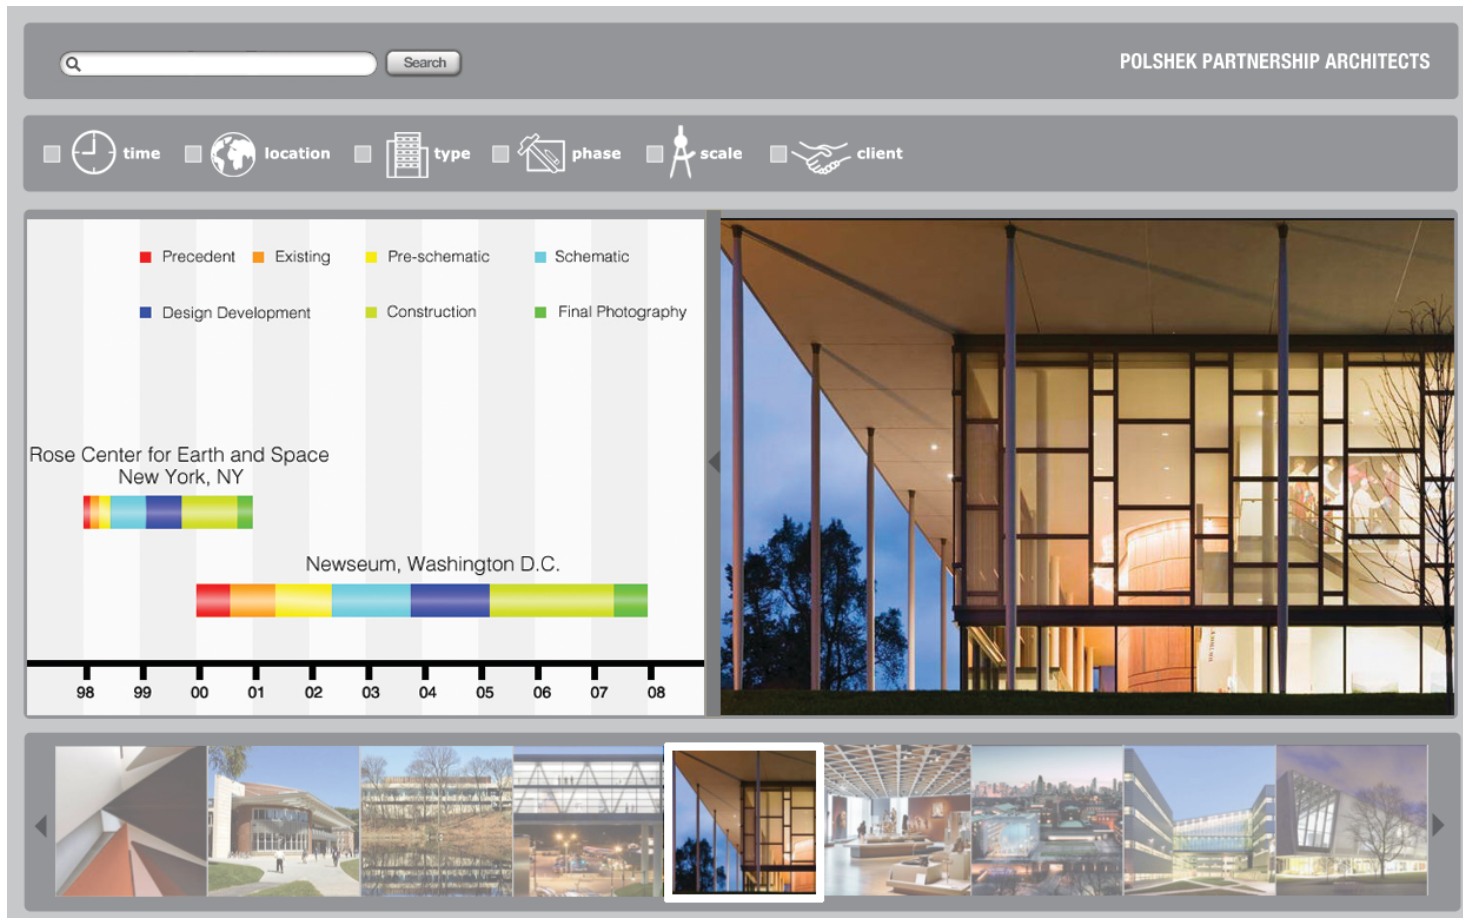

Interface Solutions

Search results page

Interface Solutions

Map visualizer to search through projects according to locations

Interface Solutions

Map visualizer in detail

Interface Solutions

Expanding the main window by folding the map visualizer with the left arrow

Interface Solutions

Material visualizers on map visualizers

Interface Solutions

Linear visualizers to compare two projects according to phase and time

Interface Solutions

Linear visualizers to compare two projects according to size and time