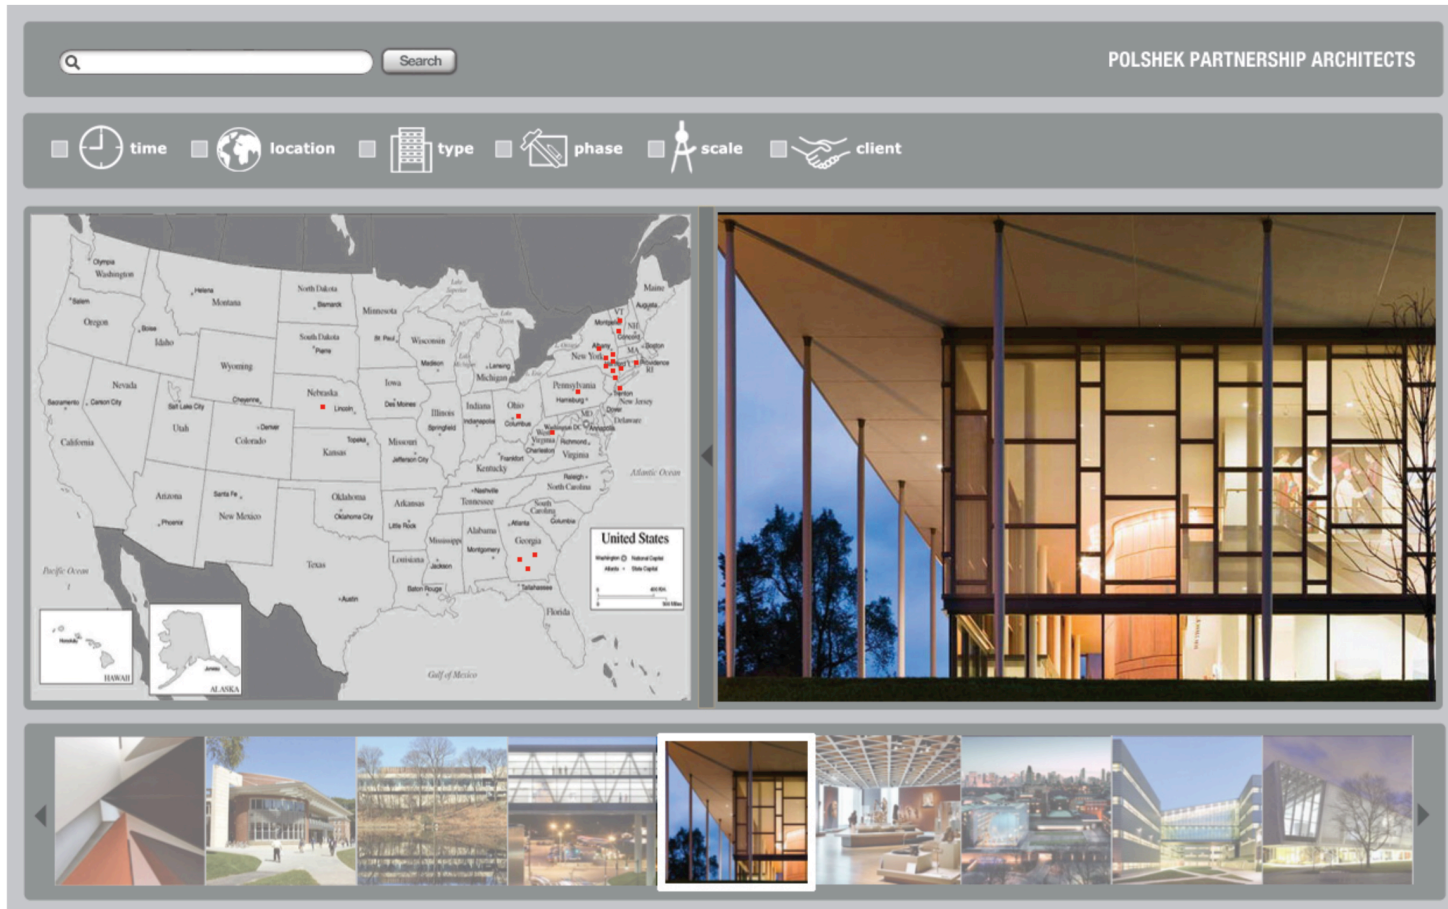

[More results](#)

ITERATION 2

ITERATION 2

ITERATION 2

POLSHEK PARTNERSHIP ARCHITECTS

ITERATION 2

Search

POLSHEK PARTNERSHIP ARCHITECTS

time location type phase scale client

Precedent Existing Pre-schematic Schematic
Design Development Construction Final Photography

Rose Center for Earth and Space
New York, NY

Newseum, Washington D.C.

98 99 00 01 02 03 04 05 06 07 08